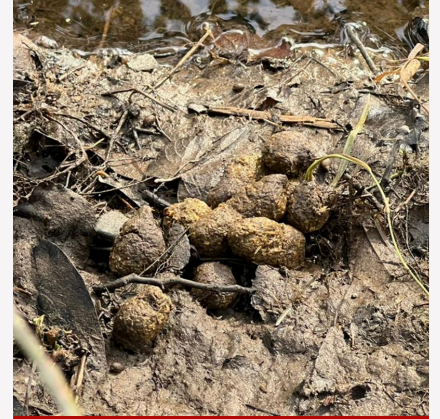

# BEAVER BINGO

Can you find these signs of beaver activity? Shout 'BIODIVERSITY' when you have crossed out three in a row!

Canals, trails or paths

Dams

Poo

'Hourglass' trees

Paw prints

Chewed wood chips

Haul out area

Sticks stripped of bark

Lodge

Made possible with

Heritage Fund

BEAVER TRUST